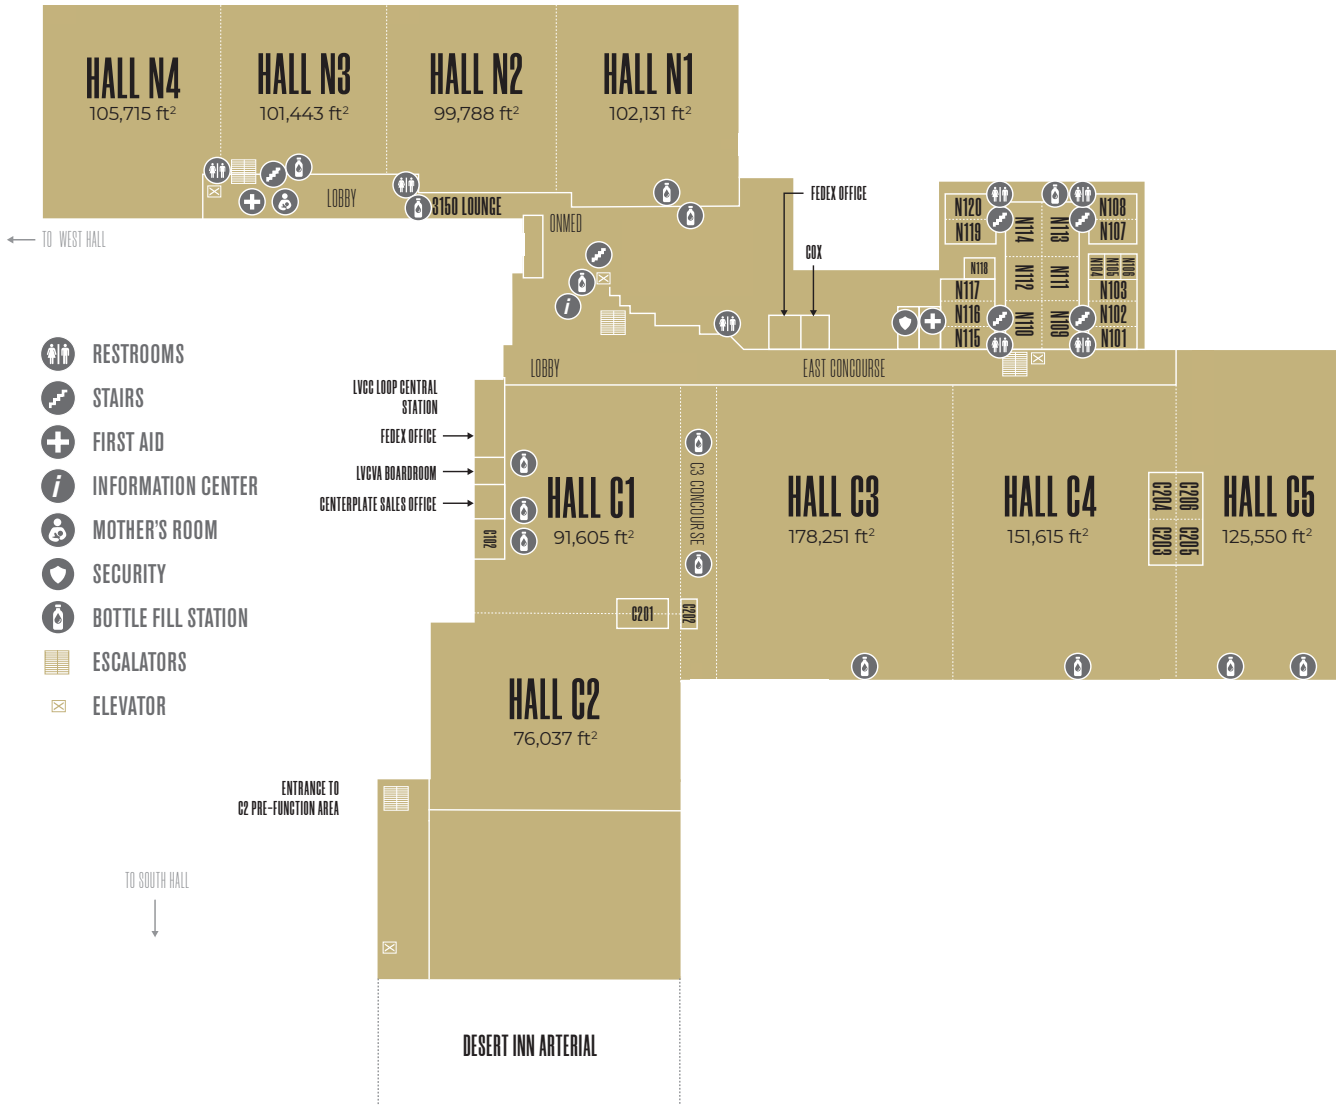

CENTRAL & NORTH HALL | LEVEL 1

NORTH HALL | LEVEL 2

- RESTROOMS
- STAIRS
- BOTTLE FILL STATION
- ESCALATORS
- ELEVATOR

WEST HALL | LEVELS 1 & 2

- RESTROOMS
- STAIRS
- FIRST AID
- INFORMATION CENTER
- MOTHER'S ROOM
- BOTTLE FILL STATION
- ESCALATORS
- ELEVATOR

LEVEL 1

LEVEL 2

LVCC LOOP
WEST STATION

FEDEX OFFICE
COX BUSINESS

WEST HALL | LEVEL 3

- RESTROOMS
- STAIRS
- BOTTLE FILL STATION
- ESCALATORS
- ELEVATOR