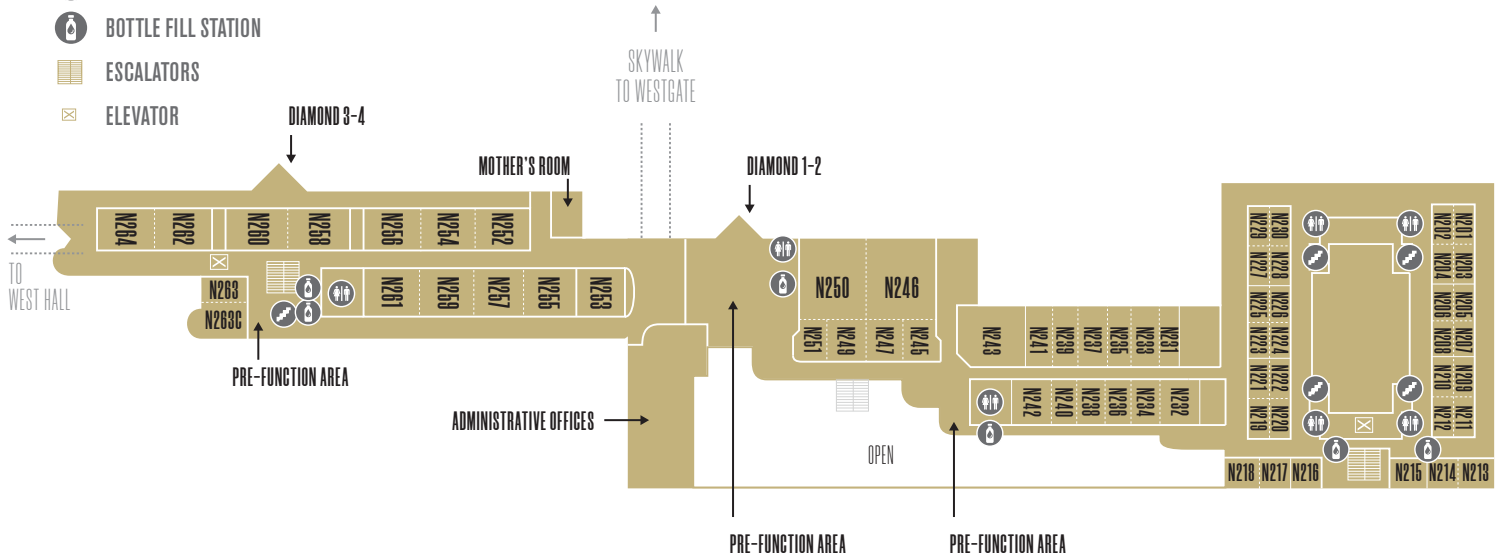

CENTRAL & NORTH HALL | LEVEL 1

NORTH HALL | LEVEL 2

- RESTROOMS
- STAIRS
- BOTTLE FILL STATION
- ESCALATORS
- ELEVATOR

WEST HALL | LEVELS 1 & 2

- RESTROOMS
- STAIRS
- FIRST AID
- INFORMATION CENTER
- MOTHER'S ROOM
- BOTTLE FILL STATION
- ESCALATORS
- ELEVATOR

LEVEL 1

LEVEL 2

LVCC LOOP
WEST STATION

FEDEX OFFICE
COX BUSINESS

WEST HALL | LEVEL 3

- RESTROOMS
- STAIRS
- BOTTLE FILL STATION
- ESCALATORS
- ELEVATOR