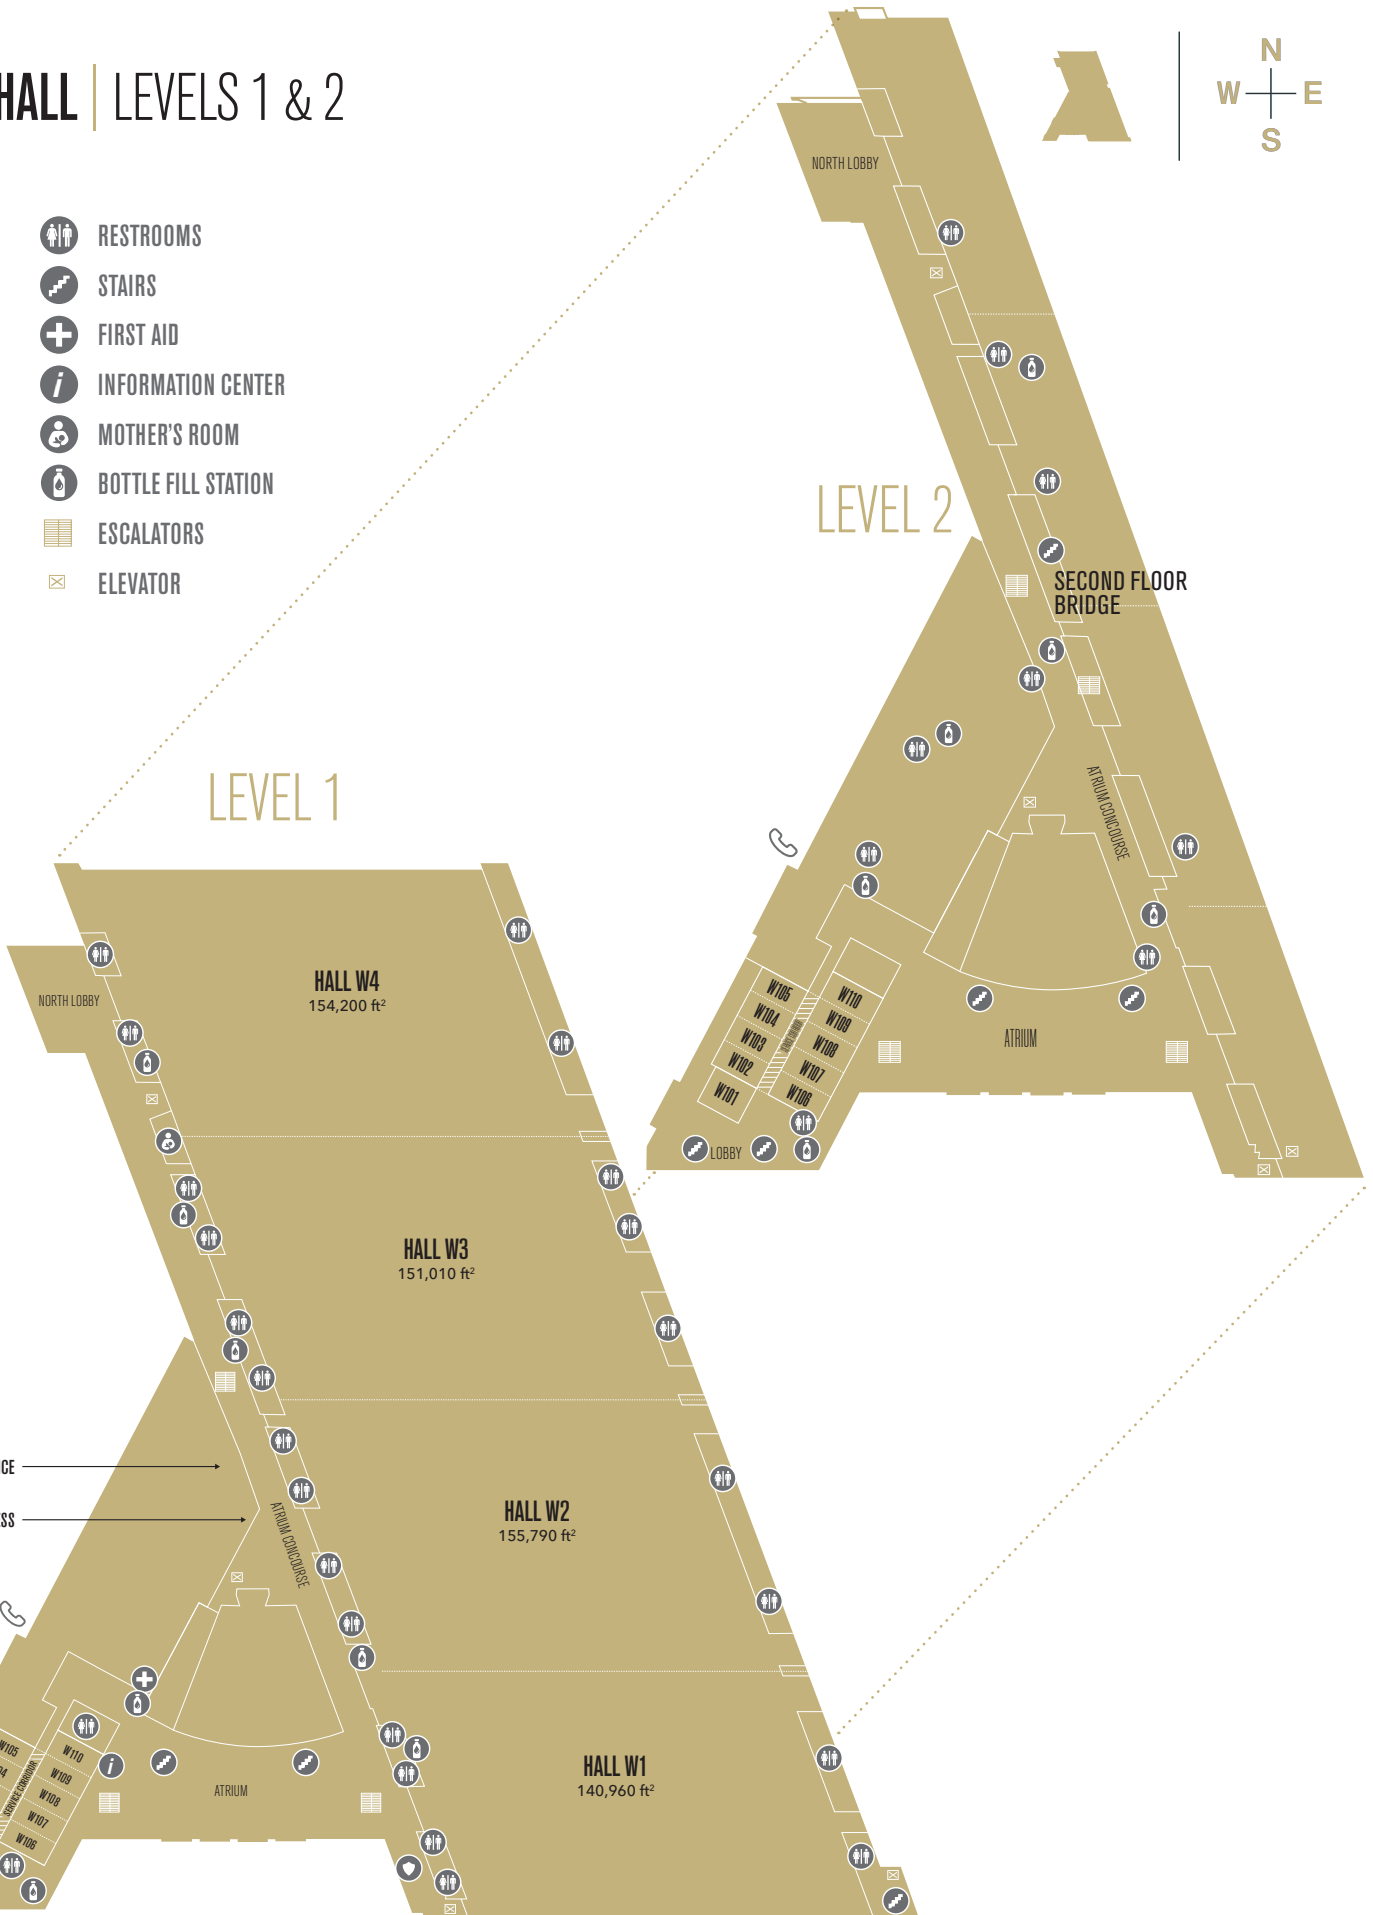

CENTRAL & NORTH HALL | LEVEL 1

NORTH HALL | LEVEL 2

- RESTROOMS
- STAIRS
- BOTTLE FILL STATION
- ESCALATORS
- ELEVATOR

WEST HALL | LEVELS 1 & 2

- RESTROOMS
- STAIRS
- FIRST AID
- INFORMATION CENTER
- MOTHER'S ROOM
- BOTTLE FILL STATION
- ESCALATORS
- ELEVATOR

LEVEL 1

LEVEL 2

LVCC LOOP
WEST STATION

FEDEX OFFICE
COX BUSINESS

WEST HALL | LEVEL 3

- RESTROOMS
- STAIRS
- BOTTLE FILL STATION
- ESCALATORS
- ELEVATOR